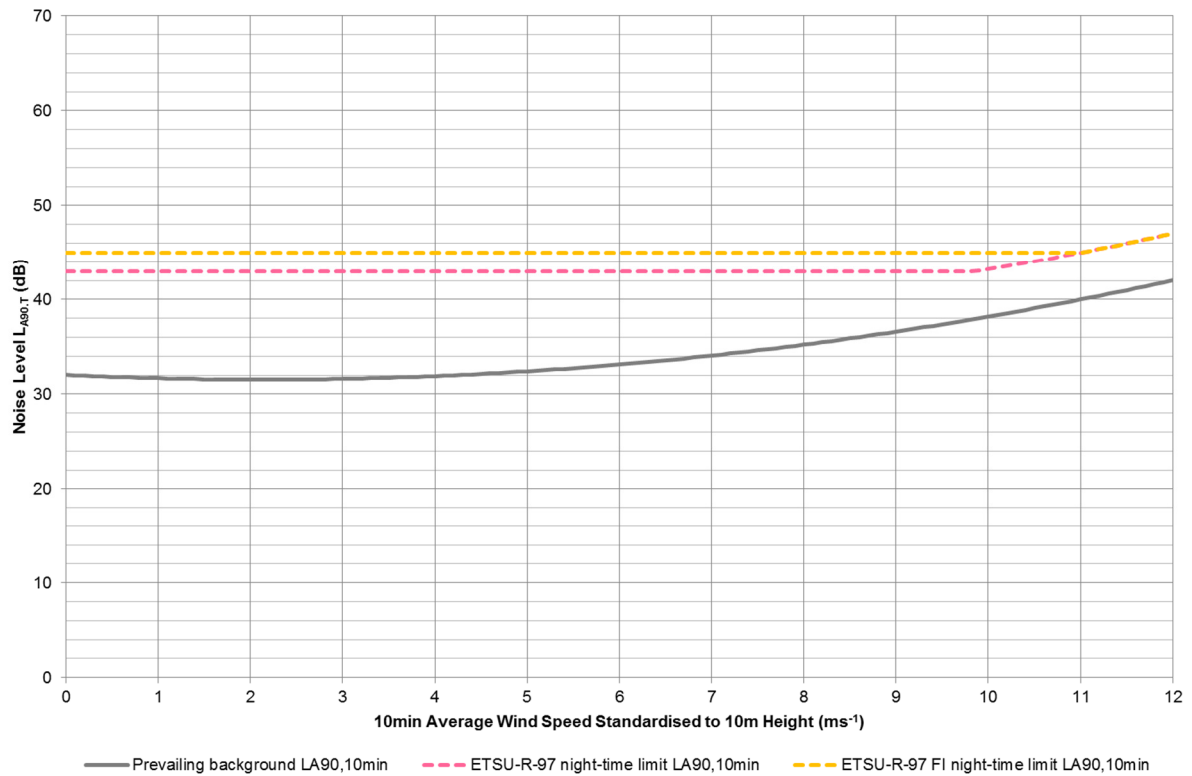

Appendix 11.7 Operational Turbine Noise Level Limits

Contents

Graph 5 – High Cairn, Noise Level Limits – Daytime	1
Graph 6 – High Cairn, Noise Level Limits – Night-time	1
Graph 7 – Nether Cairn, Noise Level Limits – Daytime	2
Graph 8 – Nether Cairn, Noise Level Limits – Night-time	2

This page is intentionally blank.

Appendix 11.7 Operational Noise Level Limits

Graph 5 – High Cairn, Noise Level Limits – Daytime

Graph 6 – High Cairn, Noise Level Limits – Night-time

Graph 7 – Nether Cairn, Noise Level Limits – Daytime

Graph 8 – Nether Cairn, Noise Level Limits – Night-time