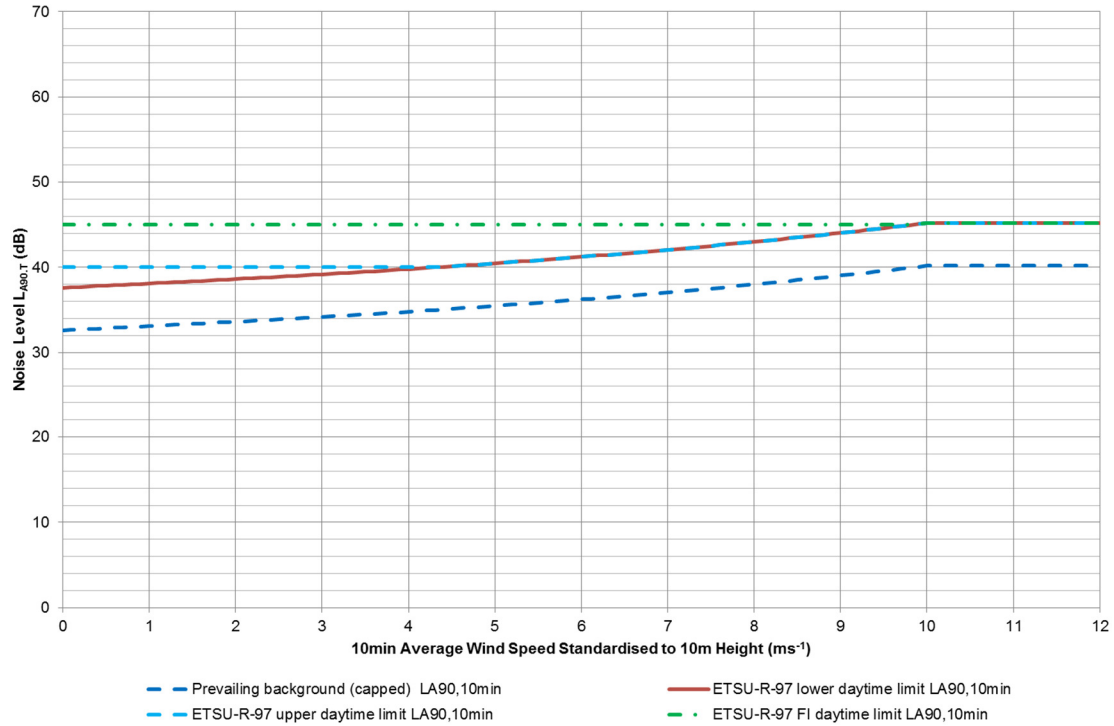

Appendix 11.7 Operational Turbine Noise Level Limits

Contents

Graph 5 – High Cairn, Noise Level Limits – Daytime	1
Graph 6 – High Cairn, Noise Level Limits – Night-time	1
Graph 7 – Nether Cairn, Noise Level Limits – Daytime	2
Graph 8 – Nether Cairn, Noise Level Limits – Night-time	2

This page is intentionally blank.

Appendix 11.7 Operational Noise Level Limits

Graph 5 – High Cairn, Noise Level Limits – Daytime

Graph 6 – High Cairn, Noise Level Limits – Night-time

Graph 7 – Nether Cairn, Noise Level Limits – Daytime