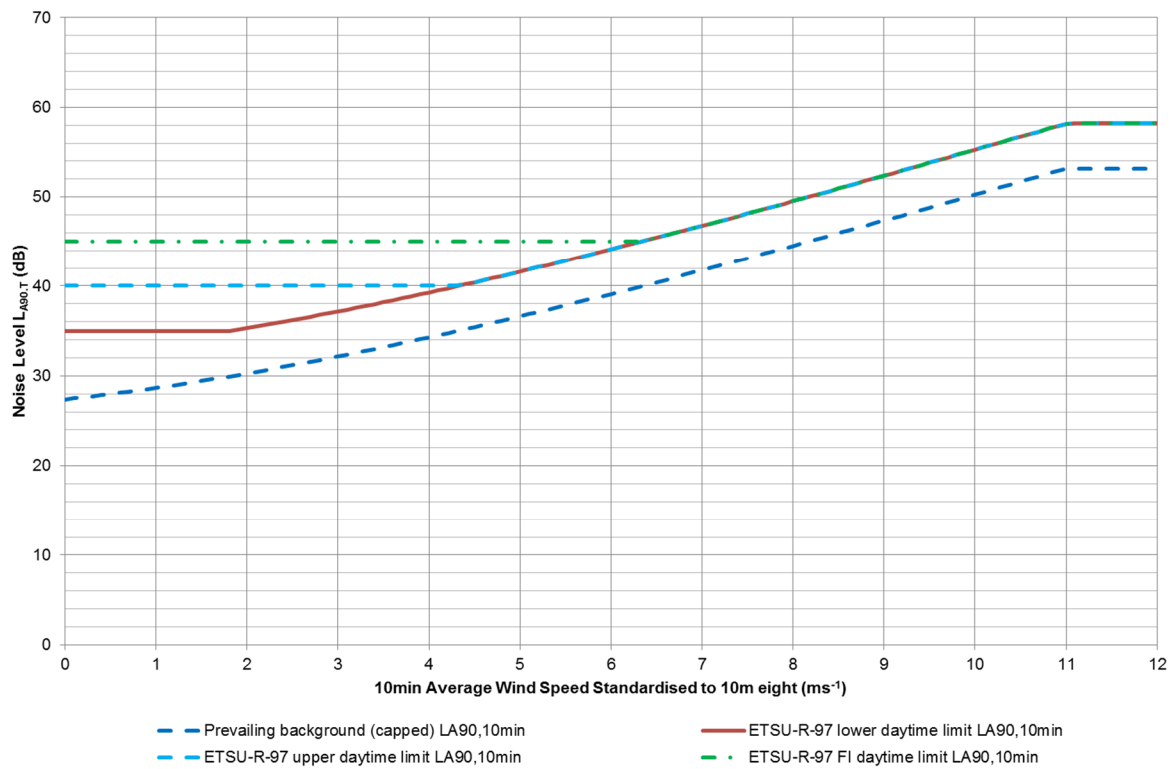

This page is intentionally blank.

Appendix 11.7 Operational Noise Level Limits

Graph 5 – High Cairn, Noise Level Limits – Daytime

Graph 6 – High Cairn, Noise Level Limits – Night-time

Graph 7 – Nether Cairn, Noise Level Limits – Daytime