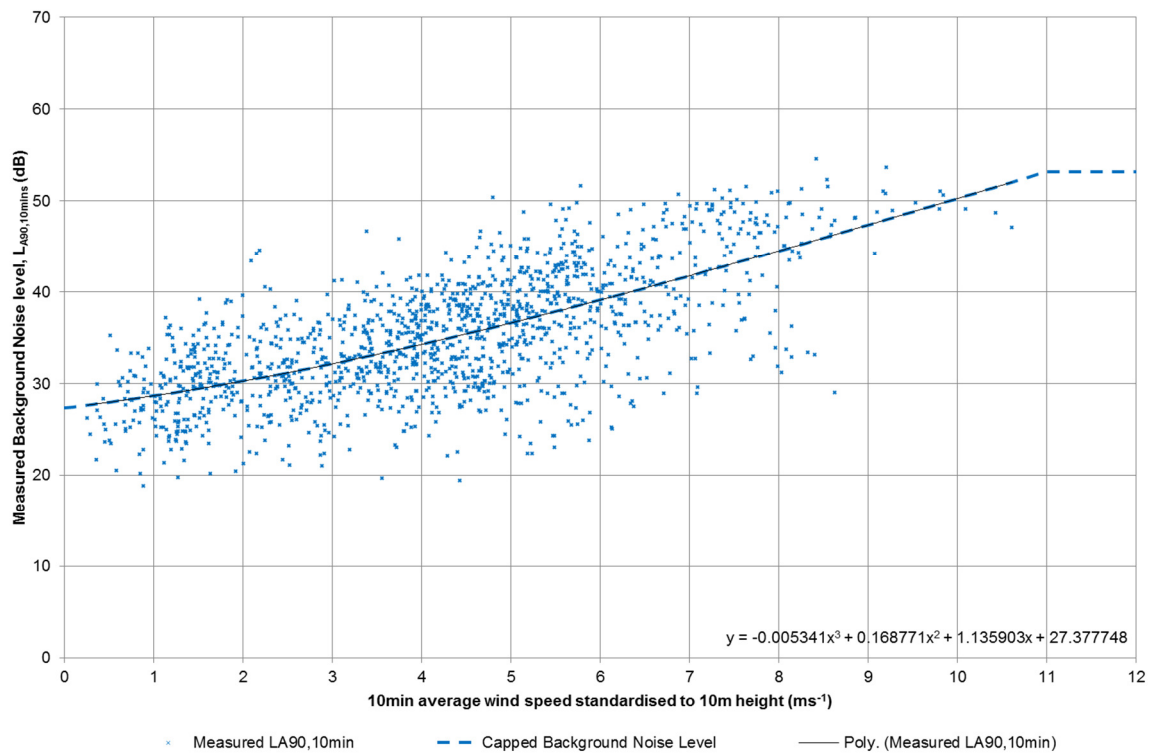

# Appendix 11.6 Background Noise Levels

## Graph 1 – High Cairn, Background Noise Levels – Quiet Daytime Periods

## Graph 2 – High Cairn, Background Noise Levels – Night-time Periods

**Graph 3 – Nether Cairn, Background Noise Levels – Quiet Daytime Periods**

**Graph 4 – Nether Cairn, Background Noise Levels – Night-time Periods**