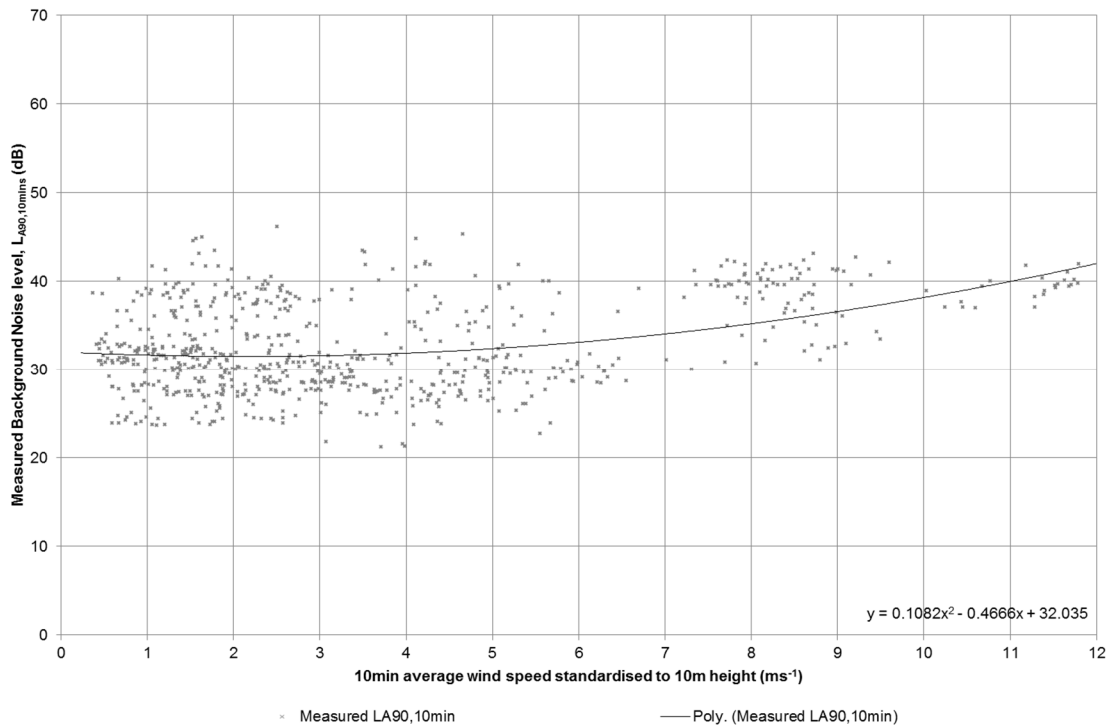

Graph 2 – High Cairn, Background Noise Levels – Night-time Periods