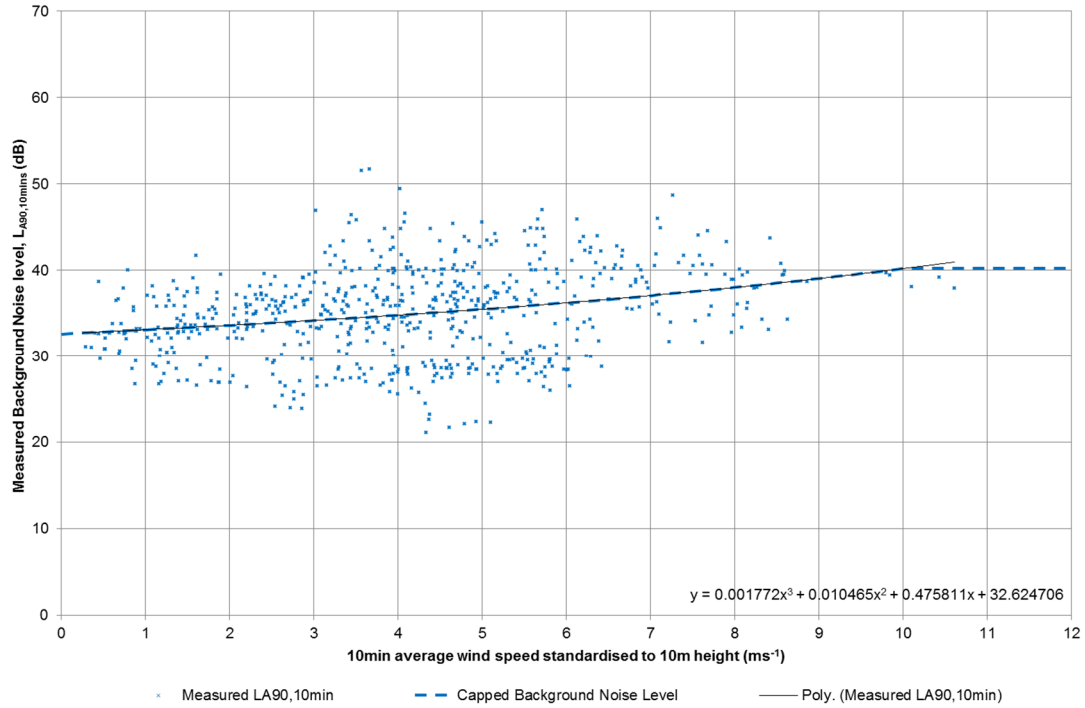

Appendix 11.6 Background Noise Levels

Graph 1 – High Cairn, Background Noise Levels – Quiet Daytime Periods